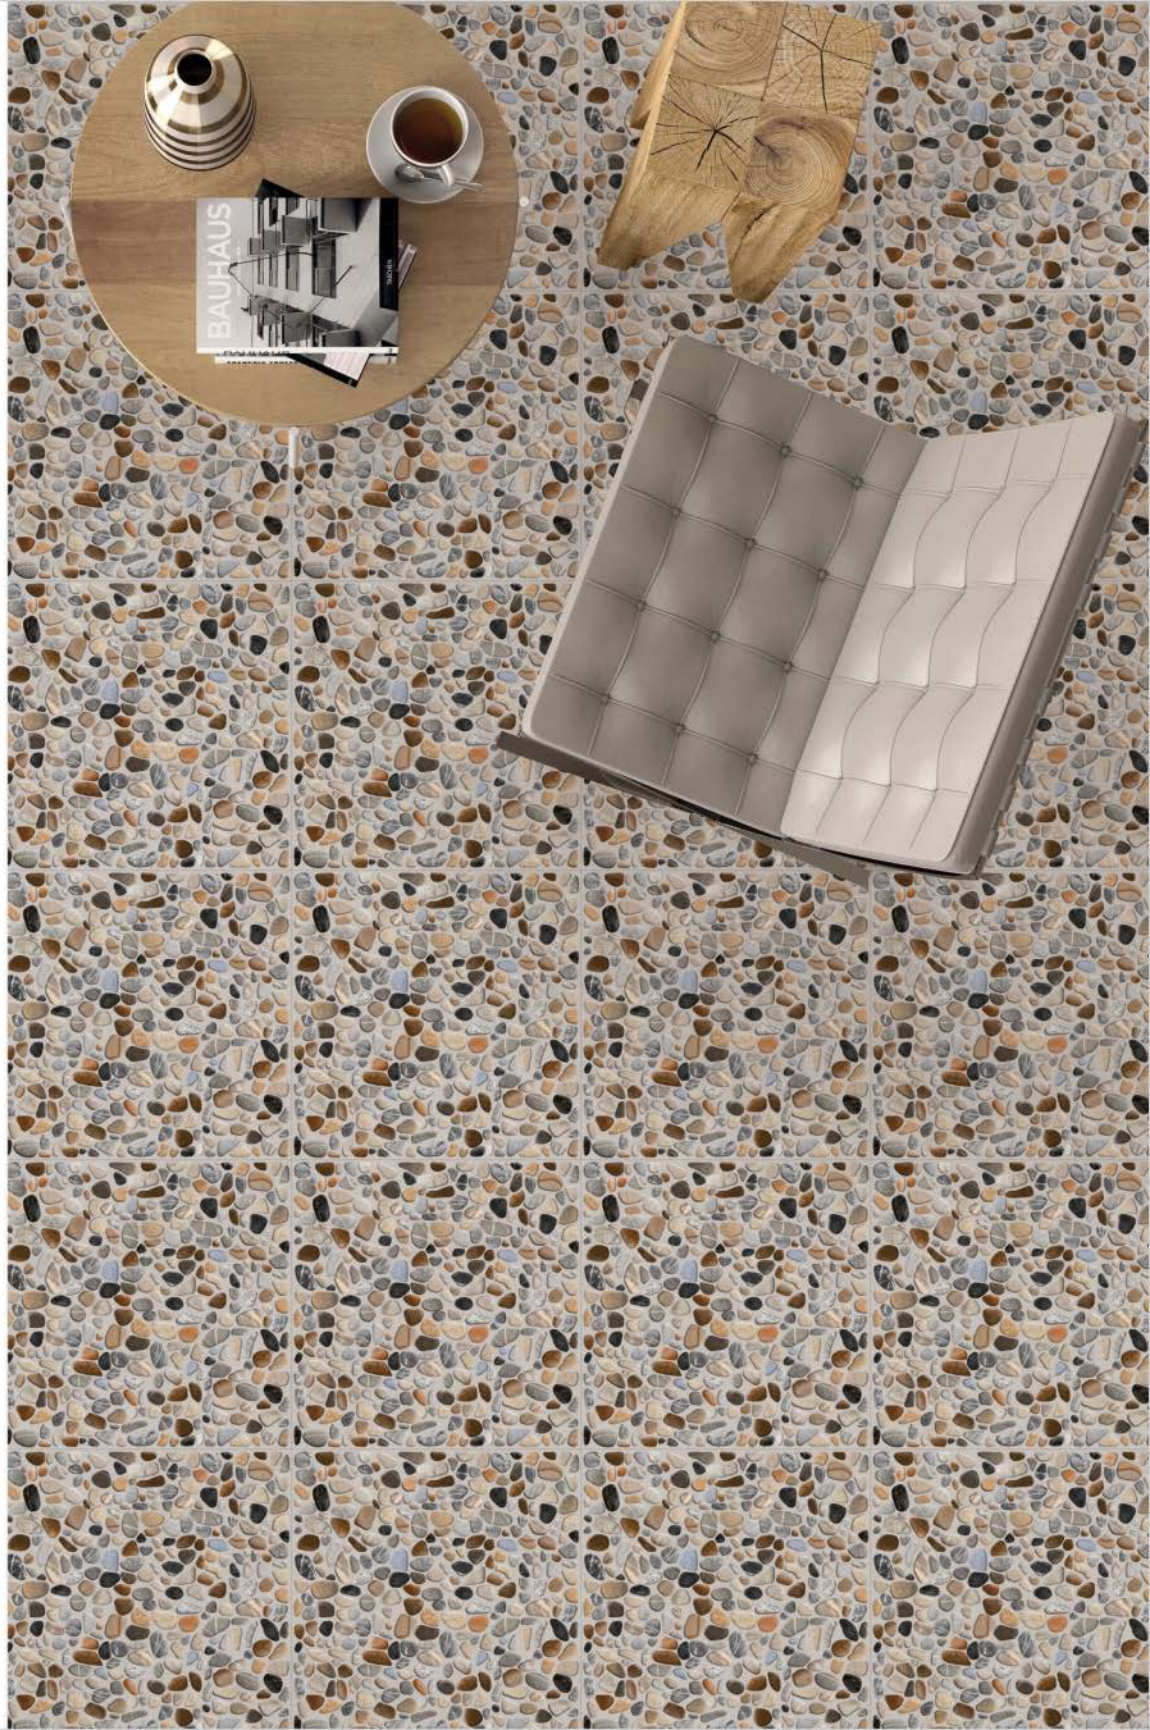

407 (HEXA RUST) **NEW**

Digital Rustic Series

558 (MUD STONE)

556 (SUNSET)

555 (SLATE)

557 (AFRICAN STONE)

479 (PEBBLE GREY)

481 (PEBBLE NATURAL) **NEW**