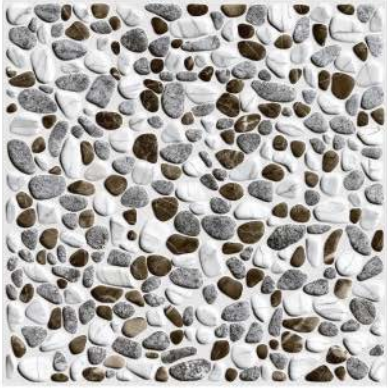

331 (STRIPE WALNUT)

351 (CHECKS WOOD)

354 (CHECKS GRAVEL)

376 (ZIGZAG ORANGE BROWN)

378 (ZIGZAG ASH GREY)

Digital Rustic Series

404 (HEXA WOOD)

406 (HEXA HONEYCOMB)

407 (HEXA RUST) **NEW**

Digital Rustic Series

558 (MUD STONE)

556 (SUNSET)

555 (SLATE)

557 (AFRICAN STONE)

479 (PEBBLE GREY)

481 (PEBBLE NATURAL) **NEW**