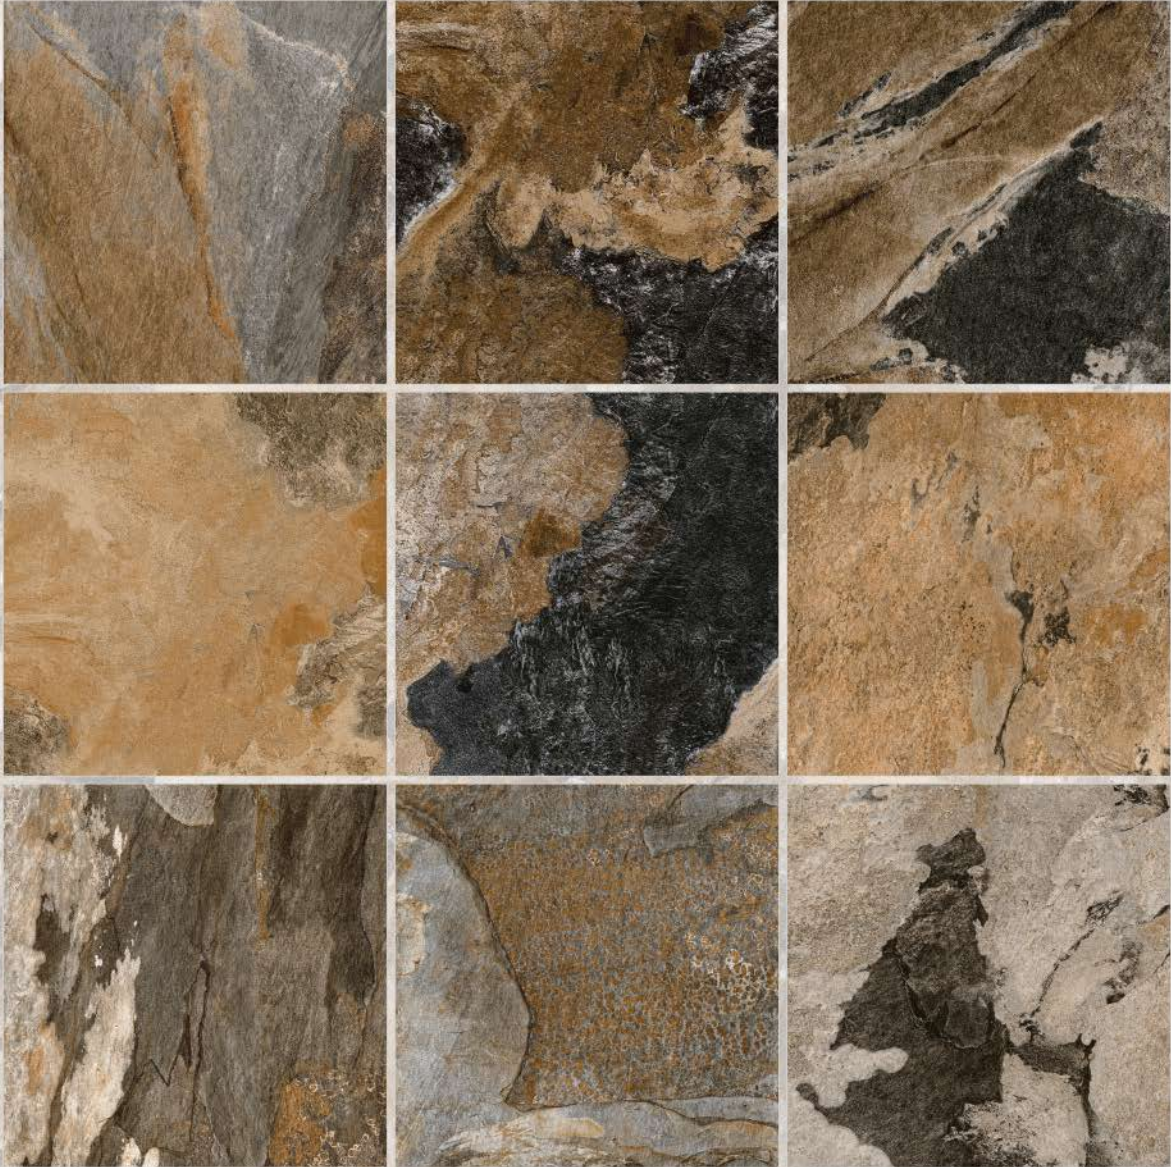

331 (STRIPE WALNUT)

351 (CHECKS WOOD)

354 (CHECKS GRAVEL)

376 (ZIGZAG ORANGE BROWN)

378 (ZIGZAG ASH GREY)

Digital Rustic Series

404 (HEXA WOOD)

406 (HEXA HONEYCOMB)

GR-61

GR-101

DROPS EFFECT

827 (REFIN) **NEW**

DROPS EFFECT

661 (VOLCANE)

662 (RIVER STONE)

826 (MAHA RANDOM)

8052 (LEATHER BROWN)

8051 (LEATHER YELLOW)

ROYAL CARPET

5001-A

5001-B

5001-C

ROYAL CARPET

5002-A